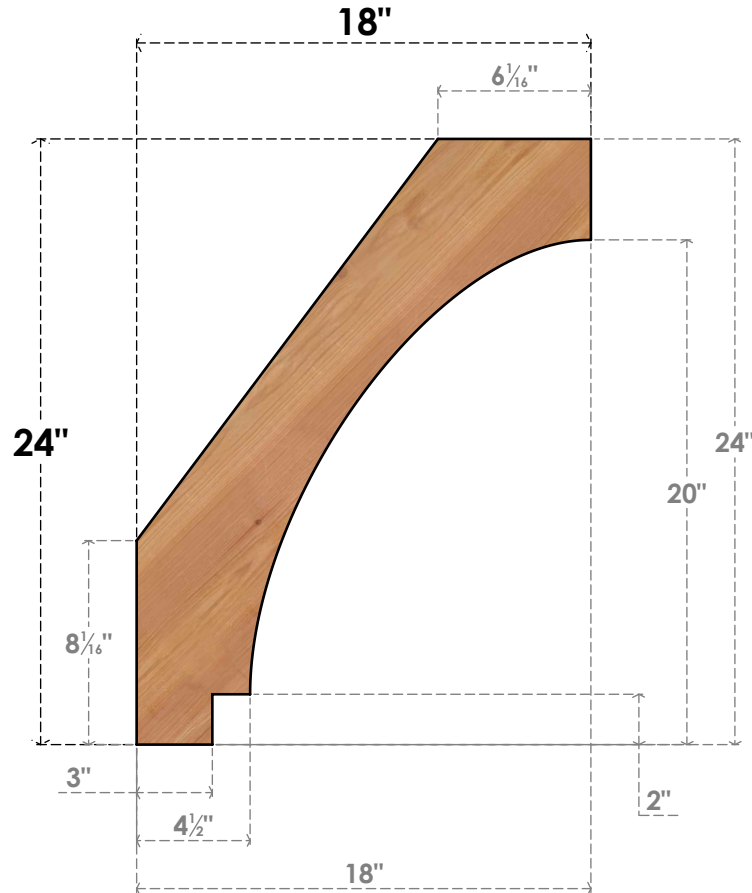

BRC06X18X24IMP00SWR

5 1/2"W X 18"D X 24"H IMPERIAL SMOOTH BRACE, WESTERN RED CEDAR

SIDE

FRONT

EKENA MILLWORK
 2300 WEST MAIN ST.
 CLARKSVILLE, TX 75426
 TOLL FREE: 866-607-0453
 WWW.EKENAMILLWORK.COM

NOTES